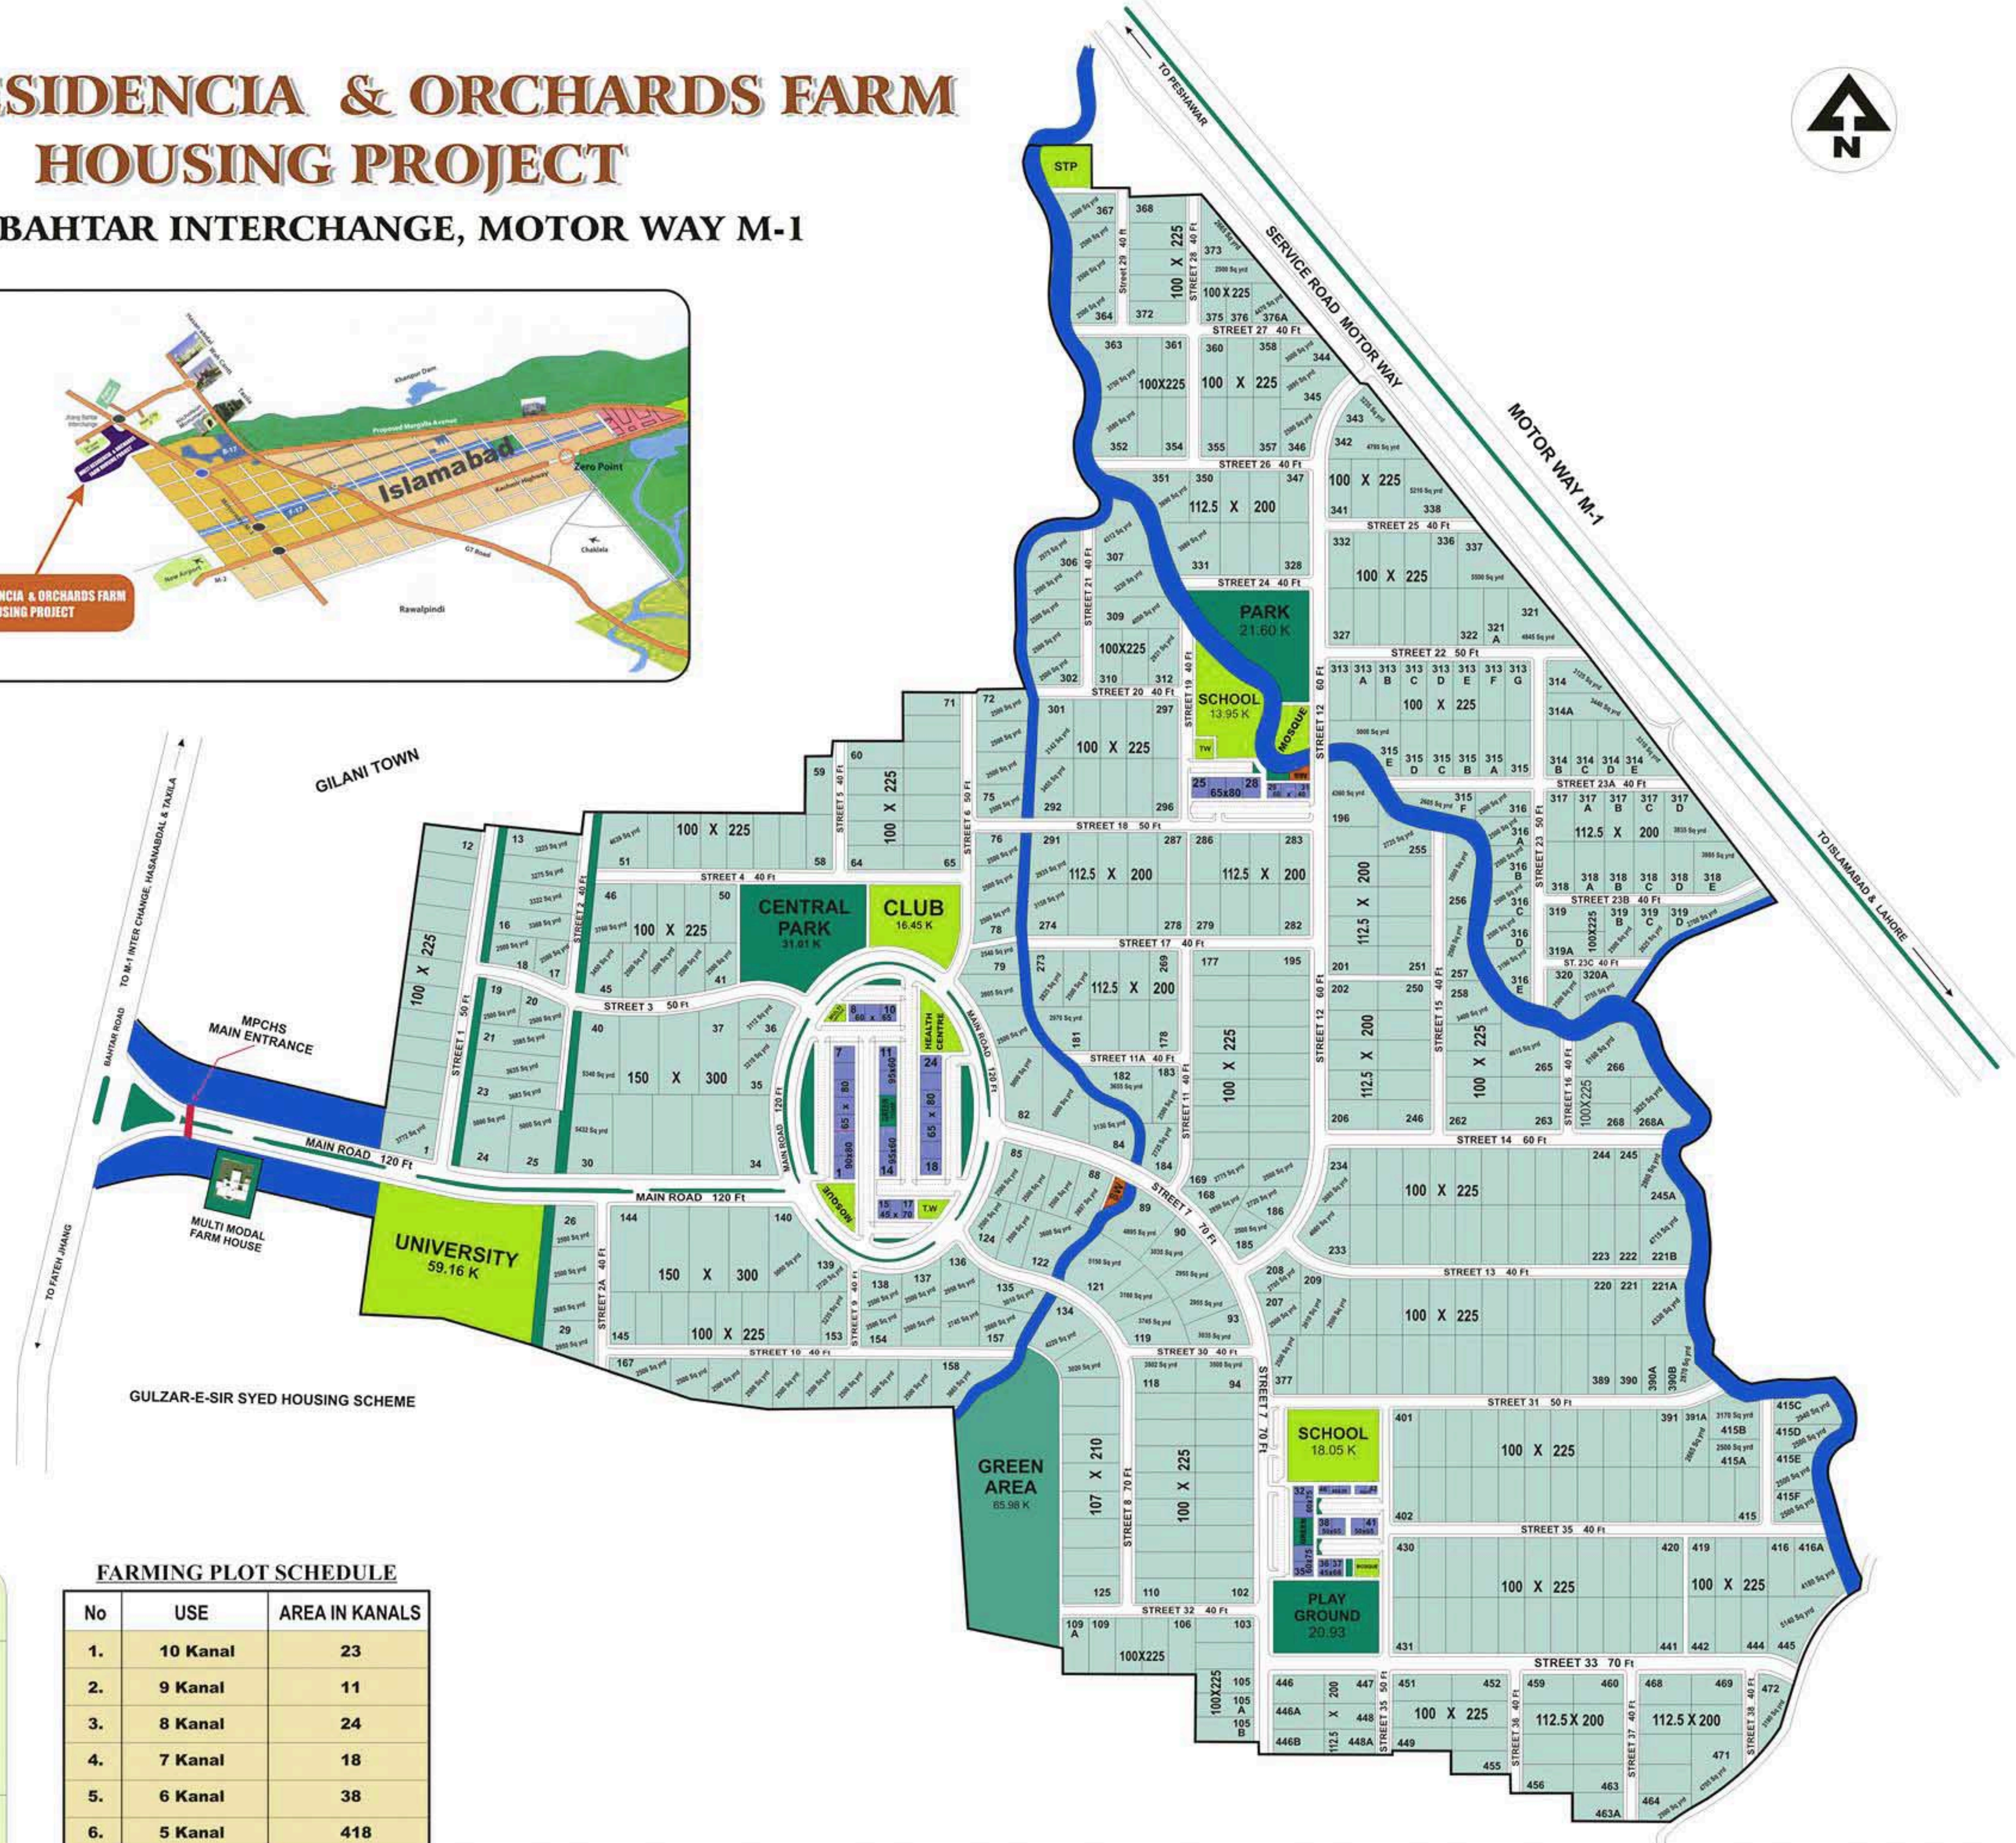

MULTI RESIDENCIA & ORCHARDS FARM HOUSING PROJECT

JHANG BAHTAR INTERCHANGE, MOTOR WAY M-1

FARMING PLOT SCHEDULE

No	USE	AREA IN KANALS
1.	10 Kanal	23
2.	9 Kanal	11
3.	8 Kanal	24
4.	7 Kanal	18
5.	6 Kanal	38
6.	5 Kanal	418

Layout Plan of:
MULTI RESIDENCIA & ORCHARDS FARM HOUSING PROJECT
JHANG BAHTAR ROAD

Project of:
MULTI PROFESSIONALS COOPERATIVE HOUSING SOCIETY (MPCHS)
Multi Mansion
G-8 Markaz, Islamabad.
UAN: 111-631-632 Fax: (051) 2850641
Website: www.mpchs.com
E-mail: info@mpchs.com

Consultant:
TOWN PLANNING CENTRE
Cell: 0300-5115607